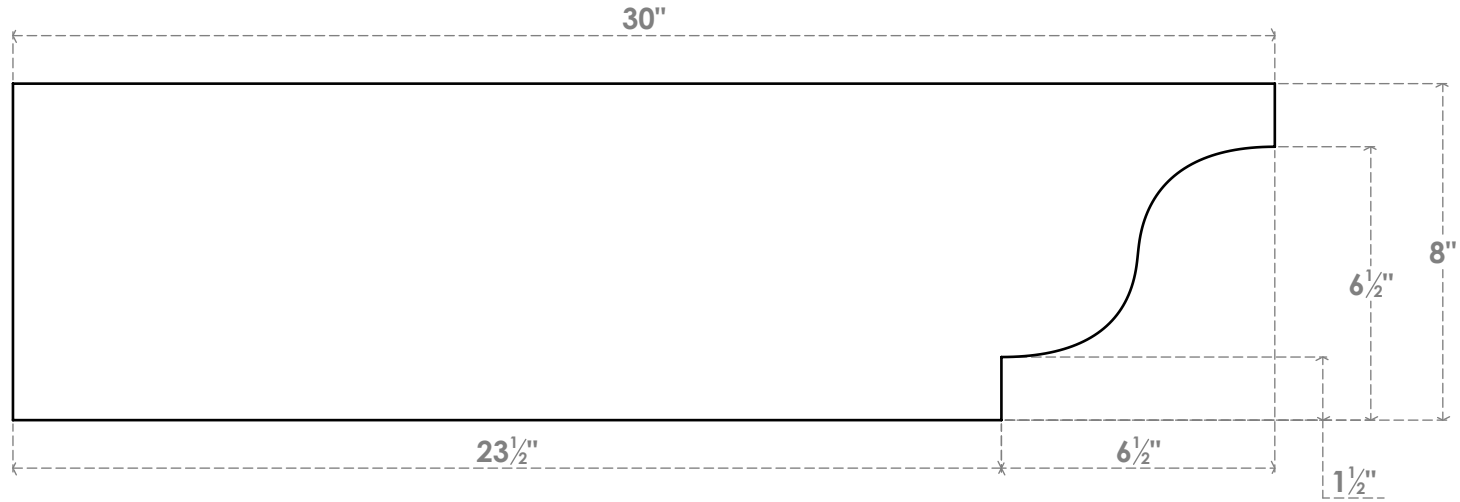

RFTP06X08X30NEW

6"W X 8"H X 30"L NEWPORT ARCHITECTURAL GRADE PVC RAFTER TAIL

SIDE PROFILE

FRONT PROFILE

ISOMETRIC

EKENA
MILLWORK
 EKENA MILLWORK
 2300 WEST MAIN ST.
 CLARKSVILLE, TX 75426
 TOLL FREE: 866-607-0453
 WWW.EKENAMILLWORK.COM