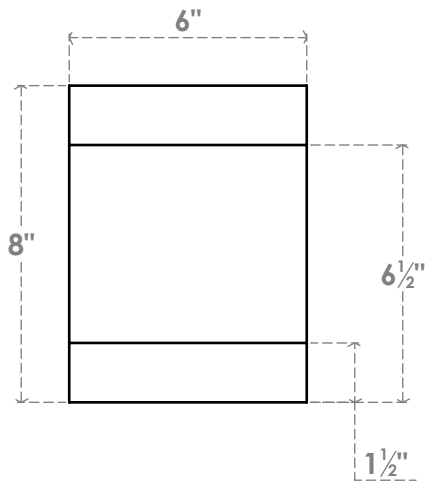

RFTP06X08X30NEW

6"W X 8"H X 30"L NEWPORT ARCHITECTURAL GRADE PVC RAFTER TAIL

SIDE PROFILE

FRONT PROFILE

ISOMETRIC

EKENA
MILLWORK
 EKENA MILLWORK
 2300 WEST MAIN ST.
 CLARKSVILLE, TX 75426
 TOLL FREE: 866-607-0453
 WWW.EKENAMILLWORK.COM